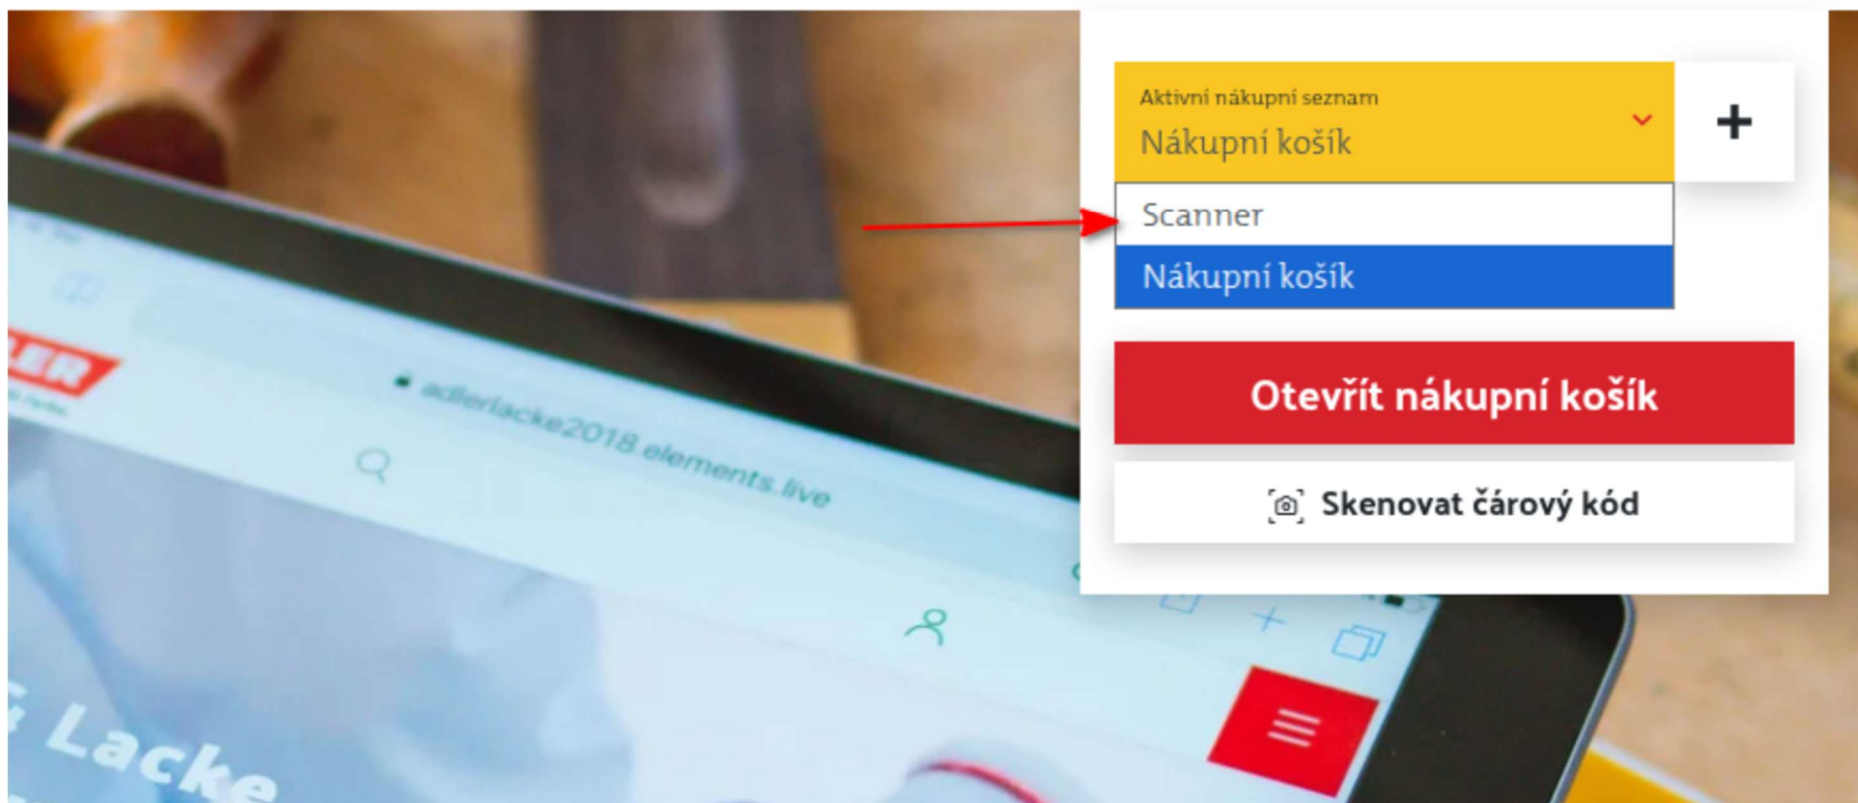

Objednávky lze provést též s pomocí scanneru. Po naskenování čárových kódů a odeslání objednávky přes scanner je nutné v Adler webshop zákaznickém účtu tyto objednané položky vložit a odeslat. Vložení objednaných položek se provede kliknutím na žluté pole „Nákupní košík“, kde se nabídne možnost „Scanner“. Kliknutím na toto pole se pak do košíku propíšou všechny naskenované a odeslané položky ve scanneru. Poté se objednávka dokončí kliknutím na žluté pole „Odeslat“:

Produkty

Servis & poradenství

O nás

Najít prodejce

Můj účet ▾